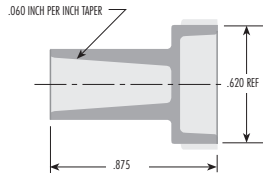

Standard and Tethered Caps

R-903

R-904

R-952

R-953

R-951

Notes:
 1. All dimensions on the drawings are in inches. For metric users, 1 inch = 25.4 mm.
 2. Pressure conversion: 1 inch of water = 0.0361 psi = 1.868 mm Hg = 0.249 K Pascal