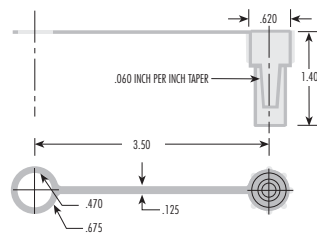

Standard and Tethered Caps

R-903

R-904

R-952

R-953

R-951

Notes:
 1. All dimensions on the drawings are in inches. For metric users, 1 inch = 25.4 mm.
 2. Pressure conversion: 1 inch of water = 0.0361 psi = 1.868 mm Hg = 0.249 K Pascal