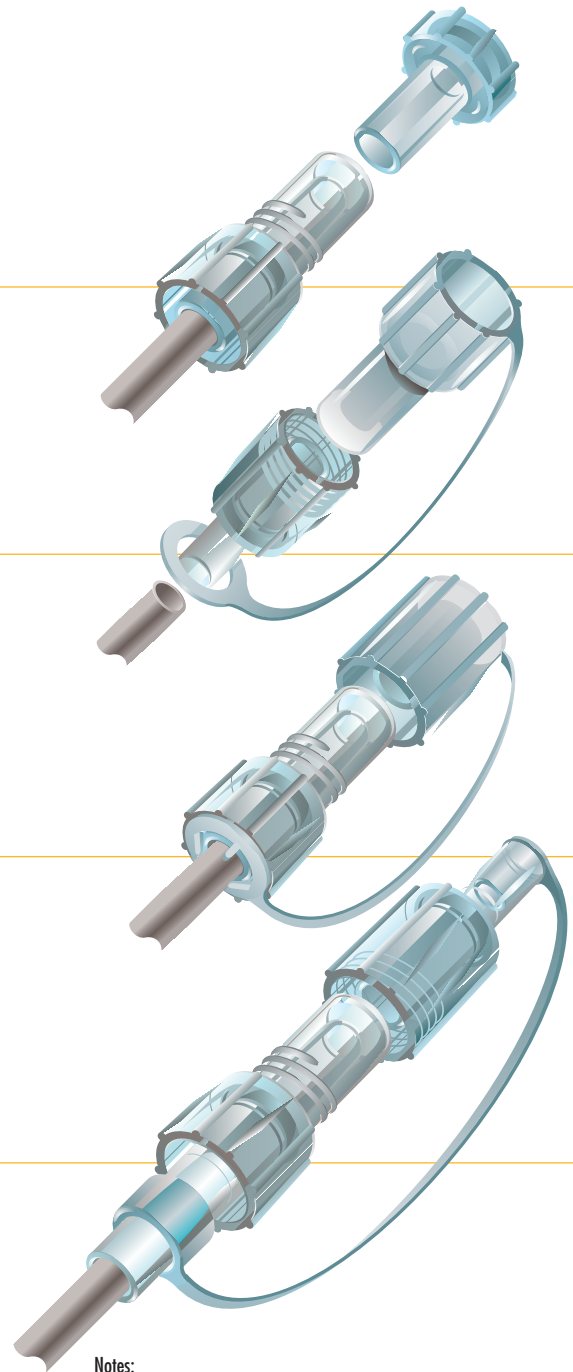

Standard and Tethered Caps

R-903

R-904

R-952

R-953

R-951

Notes:
 1. All dimensions on the drawings are in inches. For metric users, 1 inch = 25.4 mm.
 2. Pressure conversion: 1 inch of water = 0.0361 psi = 1.868 mm Hg = 0.249 K Pascal