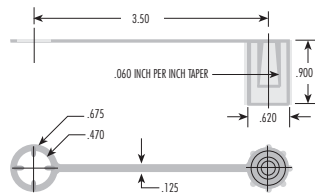

Standard and Tethered Caps

R-903

R-904

R-952

R-953

R-951

Notes:
 1. All dimensions on the drawings are in inches. For metric users, 1 inch = 25.4 mm.
 2. Pressure conversion: 1 inch of water = 0.0361 psi = 1.868 mm Hg = 0.249 K Pascal