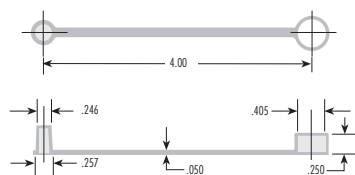

Standard and Tethered Caps

R-903

R-904

R-952

R-953

R-951

Notes:
 1. All dimensions on the drawings are in inches. For metric users, 1 inch = 25.4 mm.
 2. Pressure conversion: 1 inch of water = 0.0361 psi = 1.868 mm Hg = 0.249 K Pascal