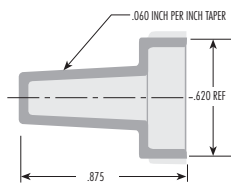

Standard and Tethered Caps

R-903

R-904

R-952

R-953

R-951

Notes:
 1. All dimensions on the drawings are in inches. For metric users, 1 inch = 25.4 mm.
 2. Pressure conversion: 1 inch of water = 0.0361 psi = 1.868 mm Hg = 0.249 K Pascal